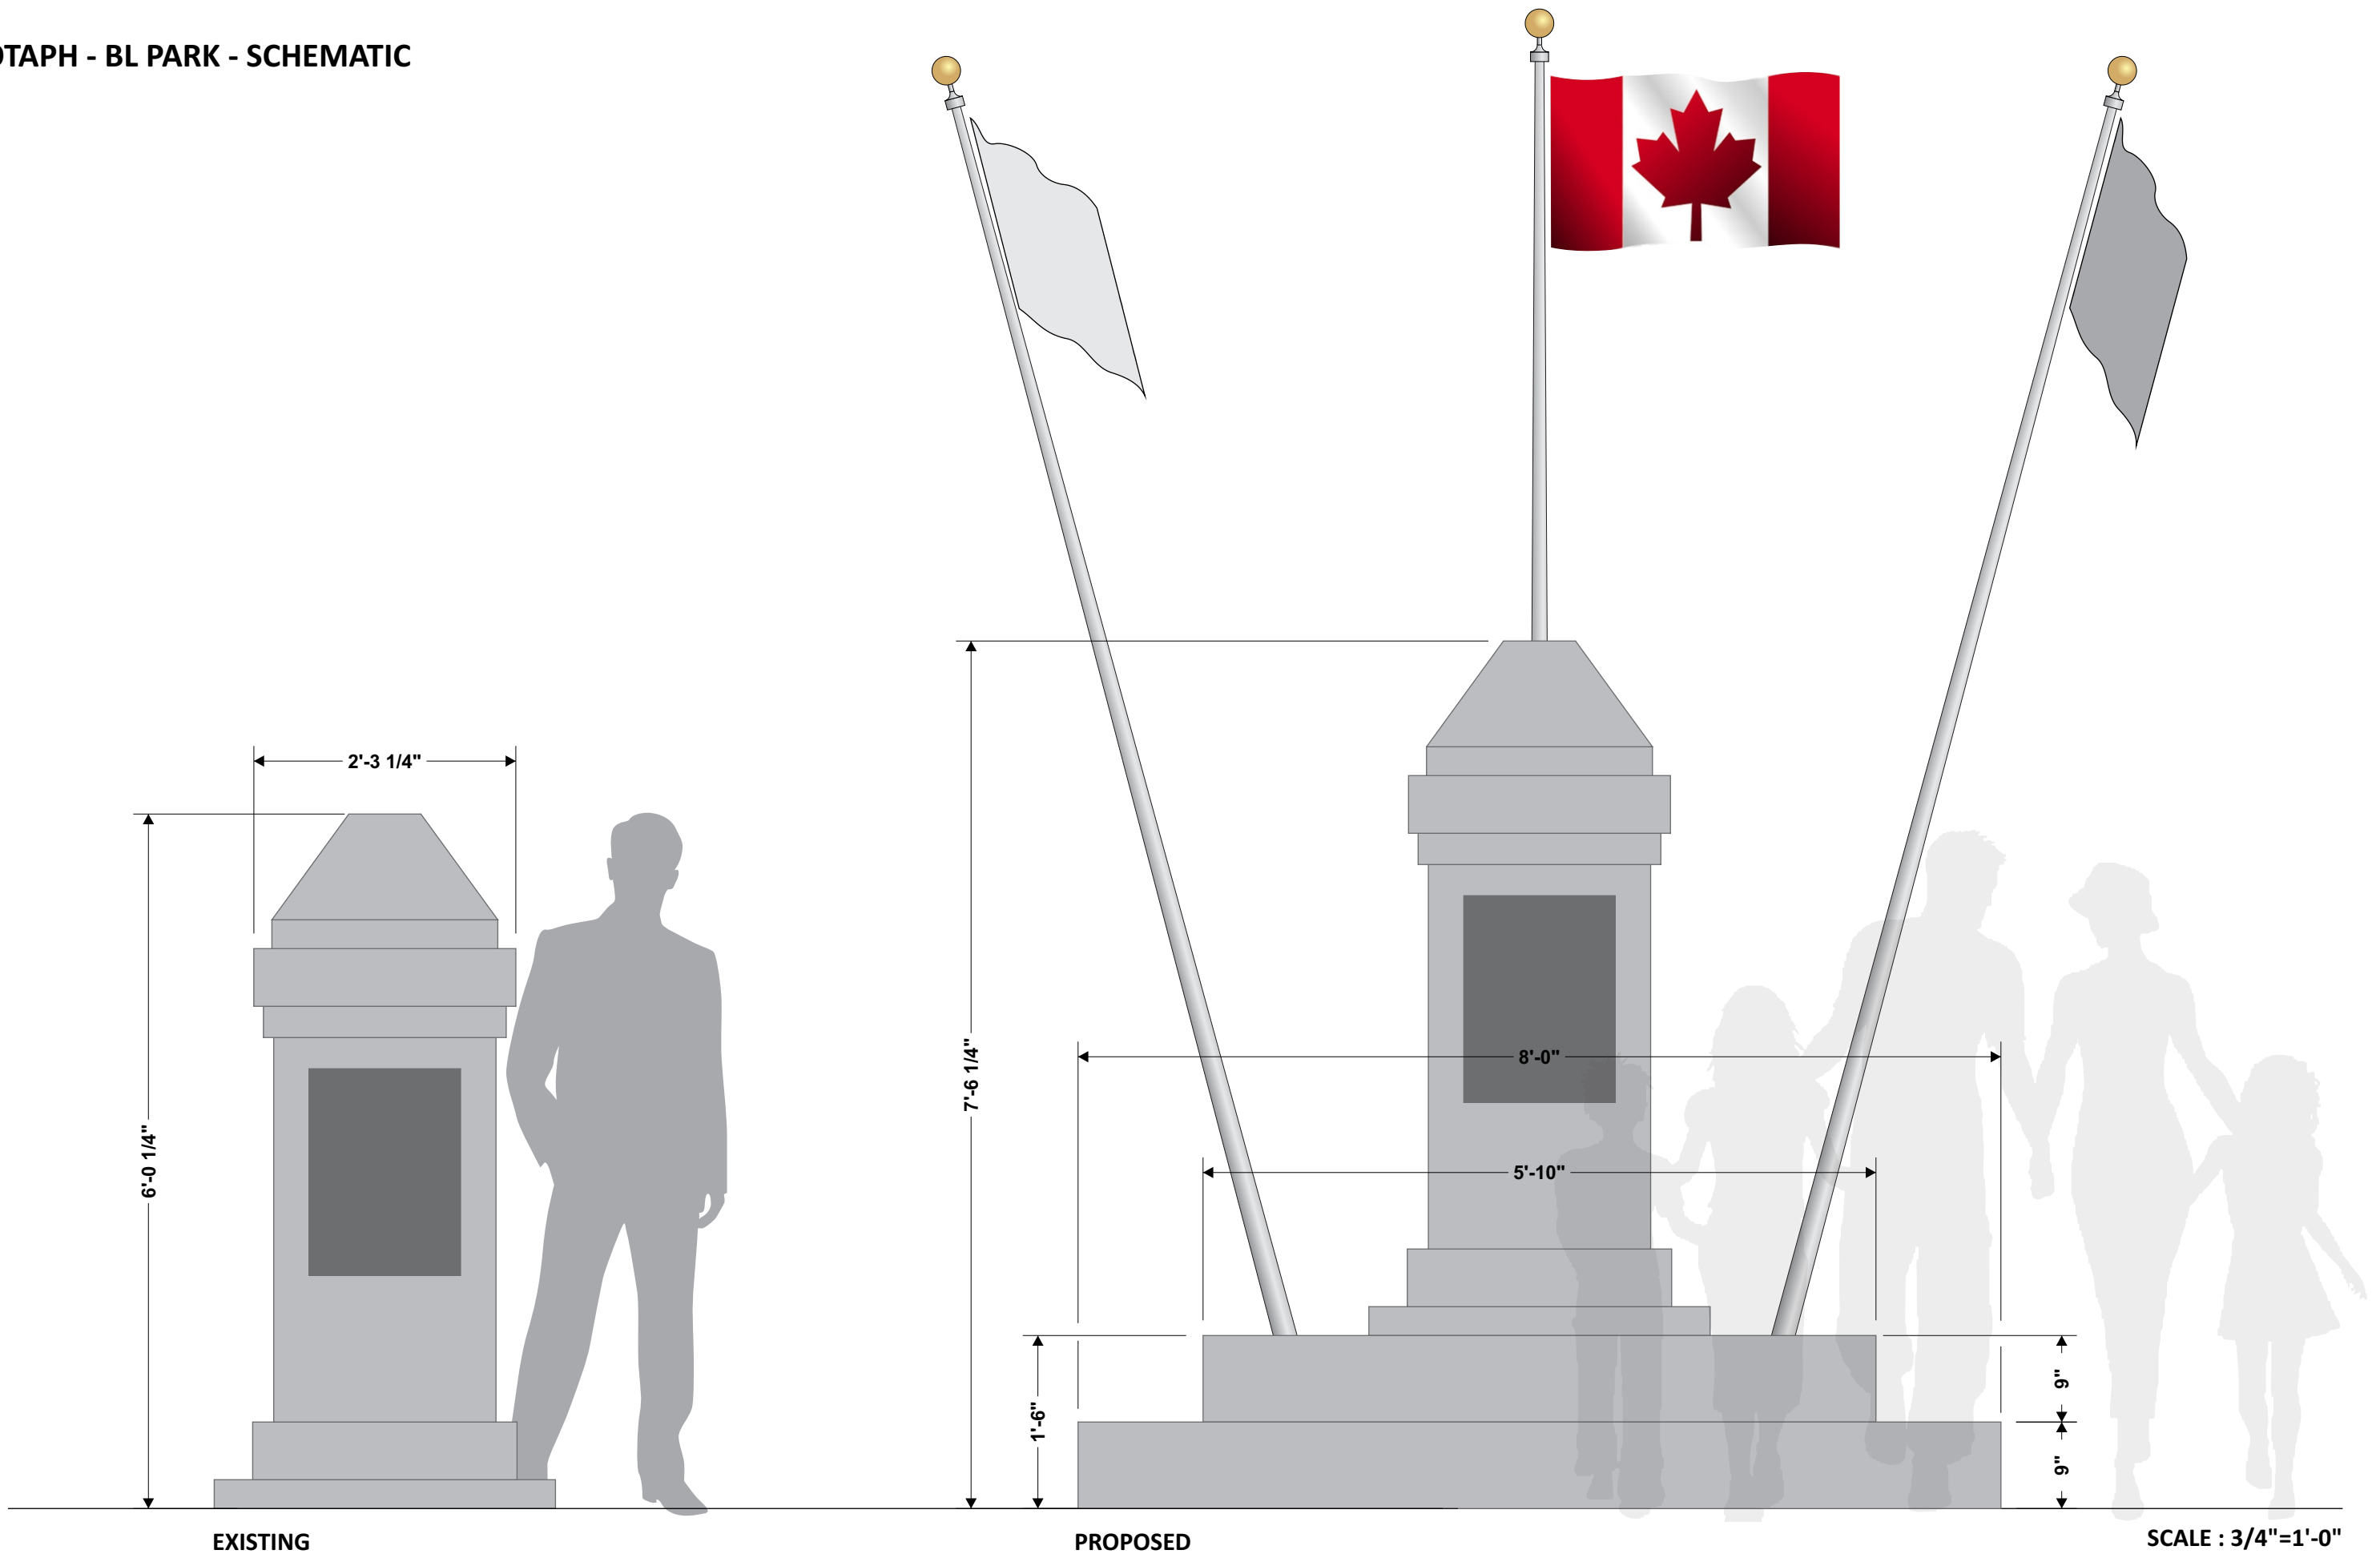

CENOTAPH - BL PARK - SCHEMATIC

EXISTING

PROPOSED

SCALE : 3/4"=1'-0"

CENOTAPH - BL PARK - VISUALIZATION

EXISTING

PROPOSED

SCALE : 3/8"=1'-0"